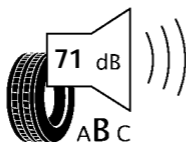

# ENERGY

BRIDGESTONE

9993

265/50 R19 110H XL

C1

**C**

**B**

2020/740