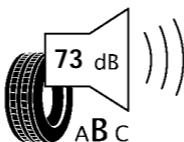

# ENERG

BRIDGESTONE

9773

265/35 R18 97Y XL

C1

**D**

**B**

2020/740