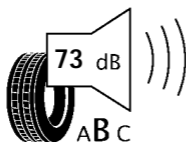

# ENERG

BRIDGESTONE

9112

255/50 R19 107T XL

C1

2020/740