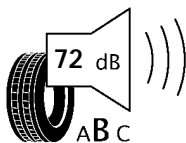

# ENERGY

BRIDGESTONE

8408

205/65 R16 95H

C1

2020/740