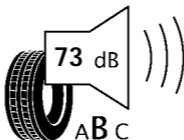

BRIDGESTONE

POTENZA

RE050A I

285/35 R18

97Y

MOEXTENDED

ENERG

BRIDGESTONE

78843

285/35 R18 97Y

C1

2020/740