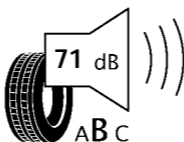

BRIDGESTONE

POTENZA

RE031

235/55 R18

99V

ENERGY

BRIDGESTONE

77814

235/55 R18 99V

C1

D

D

2020/740