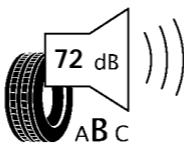

# ENERGY

BRIDGESTONE

6714

315/35 ZR20 (106Y)

C1

**D**

2020/740