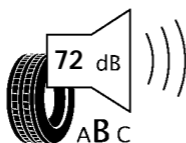

# ENERGY

FIRESTONE

6355

205/55 R16 94H XL

C1

2020/740