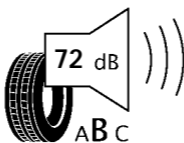

# ENERG

BRIDGESTONE

6286

275/35 ZR20 (102Y) XL

C1

**D**

**C**

2020/740