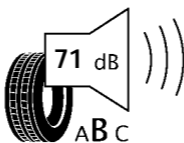

# ENERG

BRIDGESTONE

6236

245/50 R18 100W

C1

**D**

**B**

2020/740