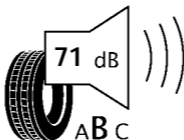

# ENERGY

BRIDGESTONE

5797

225/55 R17 97W

C1

**C**

**B**

2020/740