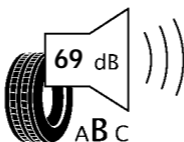

BRIDGESTONE

POTENZA

S001

235/55 R17

99V

ENERG

BRIDGESTONE

5094

235/55 R17 99V

C1

D

2020/740