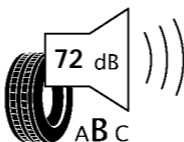

# ENERG

BRIDGESTONE

5091

205/45 R17 88V XL

C1

**C**

**C**

2020/740