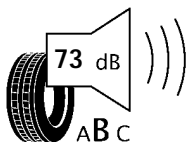

# ENERGY

BRIDGESTONE

5026

215/65 R16C 106/104T

C2

2020/740