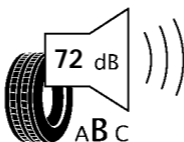

# ENERG

BRIDGESTONE

2684

265/35 ZR19 (94Y)

C1

2020/740