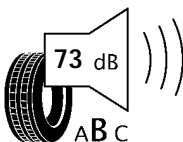

# ENERG

BRIDGESTONE

2645

285/40 ZR19 (103Y)

C1

**D**

**B**

2020/740