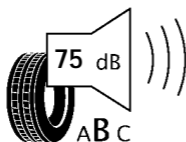

# ENERG

BRIDGESTONE

25884

205/65 R16C 107/105R

C2

2020/740