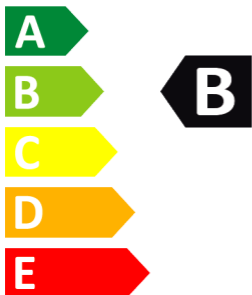

# ENERGY

BRIDGESTONE

24798

195/60 R15 92V XL

C1

2020/740