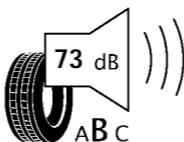

# ENERG

BRIDGESTONE

22508

275/45 R18 107Y XL

C1

C

2020/740