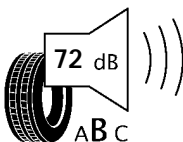

BRIDGESTONE

POTENZA

SPORT

205/55 R16

94Y XL

ENERGY

BRIDGESTONE

22461

205/55 R16 94Y XL

C1

C

2020/740