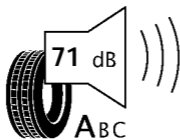

# ENERG

BRIDGESTONE

19798

205/40 R17 84W XL

C1

**C**

**A**

2020/740