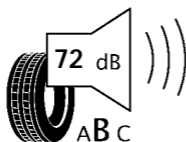

# ENERG

BRIDGESTONE

19456

275/40 R19 105Y XL

C1

**C**

2020/740