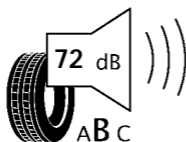

BRIDGESTONE

WEATHER CONTROL A005 EVO

255/50 R19 107W XL

ENERG

BRIDGESTONE

19454

255/50 R19 107W XL

C1

C

2020/740