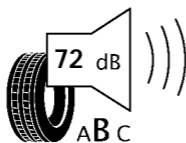

# ENERG

BRIDGESTONE

19439

235/55 R19 105W XL

C1

**C**

2020/740