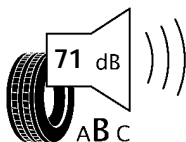

# ENERGY

BRIDGESTONE

19397

205/55 R16 91H

C1

2020/740