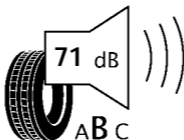

# ENERG

BRIDGESTONE

19236

205/60 R16 92H

C1

**B**

**B**

2020/740