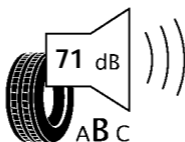

BRIDGESTONE

TURANZA

T005

215/60 R16

95V

A0

ENERG

BRIDGESTONE

18255

215/60 R16 95V

C1

A

A

A

B

C

D

E

2020/740