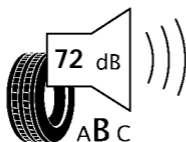

# ENERGY

BRIDGESTONE

18245

205/60 R16 96H XL

C1

**A**

**B**

2020/740