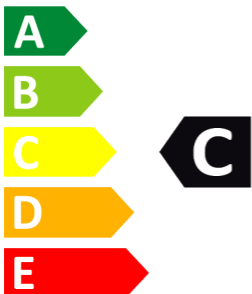

# ENERGY

FIRESTONE

18078

205/55 R16 94V XL

C1

2020/740