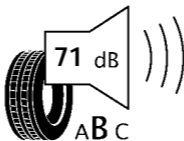

# ENERG

BRIDGESTONE

17642

225/50 R18 95W

C1

**B**

**A**

2020/740