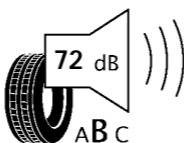

# ENERGY

BRIDGESTONE

15930

215/75 R16C 116/114N

C2

**C**

**C**

2020/740