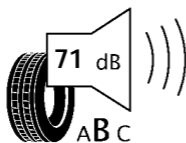

# ENERG

BRIDGESTONE

15293

205/55 R16 91T

C1

**C**

2020/740