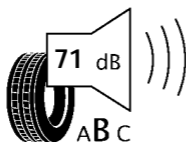

# ENERG

BRIDGESTONE

15292

205/65 R15 94T

C1

**C**

**A**

2020/740