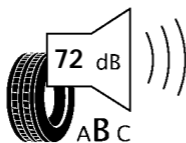

# ENERG

BRIDGESTONE

15085

235/55 R19 105V XL

C1

C

A

2020/740