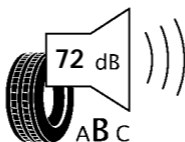

# ENERGY

BRIDGESTONE

14059

215/55 R17 98H XL

C1

**A**

**A**

2020/740