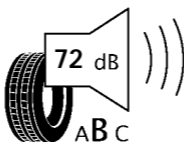

BRIDGESTONE

TURANZA

ECO

205/50 R19

94H XL

ENERGY

BRIDGESTONE

13776

205/50 R19 94H XL

C1

A

A

A

B

C

D

E

2020/740