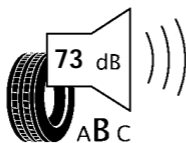

# ENERG

BRIDGESTONE

13576

255/50 R20 109H XL

C1

2020/740