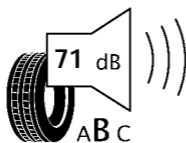

# ENERG

BRIDGESTONE

13339

235/65 R17 108V XL

C1

**B**

2020/740