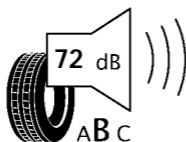

BRIDGESTONE

WEATHER CONTROL A005

215/55 R17 98W XL

ENERGY

BRIDGESTONE

13328

215/55 R17 98W XL

C1

C

2020/740