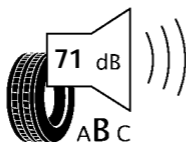

# ENERG

BRIDGESTONE

13322

225/55 R16 99W XL

C1

**C**

2020/740