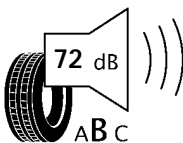

# ENERG

BRIDGESTONE

12983

205/65 R16C 107/105T

C2

**B**

**A**

2020/740