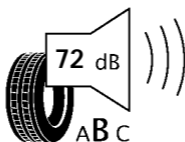

BRIDGESTONE

TURANZA

T005

225/60 R16

102W XL

ENERG

BRIDGESTONE

10890

225/60 R16 102W XL

C1

B

A

2020/740