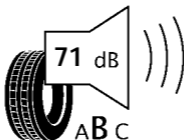

# ENERG

BRIDGESTONE

10868

205/65 R15 94H

C1

**B**

**A**

2020/740