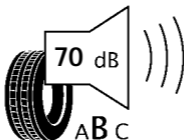

BRIDGESTONE

TURANZA

T005

205/65 R16

95W

ENERGY

BRIDGESTONE

10519

205/65 R16 95W

C1

A

B

2020/740