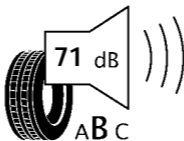

# ENERGY

BRIDGESTONE

10169

205/55 R16 91H

C1

**B**

**A**

2020/740