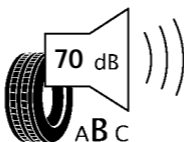

BRIDGESTONE

TURANZA

T005

205/60 R16 96W XL

ENERG

BRIDGESTONE

9839

205/60 R16 96W XL

C1

A

B

2020/740