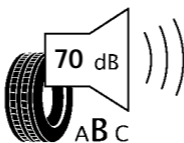

BRIDGESTONE

TURANZA

T005

205/60 R16

96W XL

ENERG

BRIDGESTONE

9838

205/60 R16 96W XL

C1

A

B

2020/740