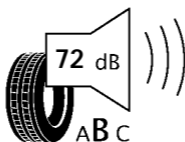

Firestone

ROADHAWK

205/55 R16

94V XL

ENERGY

FIRESTONE

9654

205/55 R16 94V XL

C1

C

2020/740