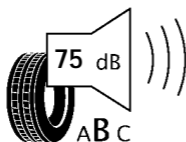

# ENERG

BRIDGESTONE

94590200

225/75 R16C 121/120R

C2

2020/740