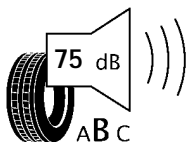

# ENERG

BRIDGESTONE

64598600

185/75 R16C 104/102R

C2

2020/740